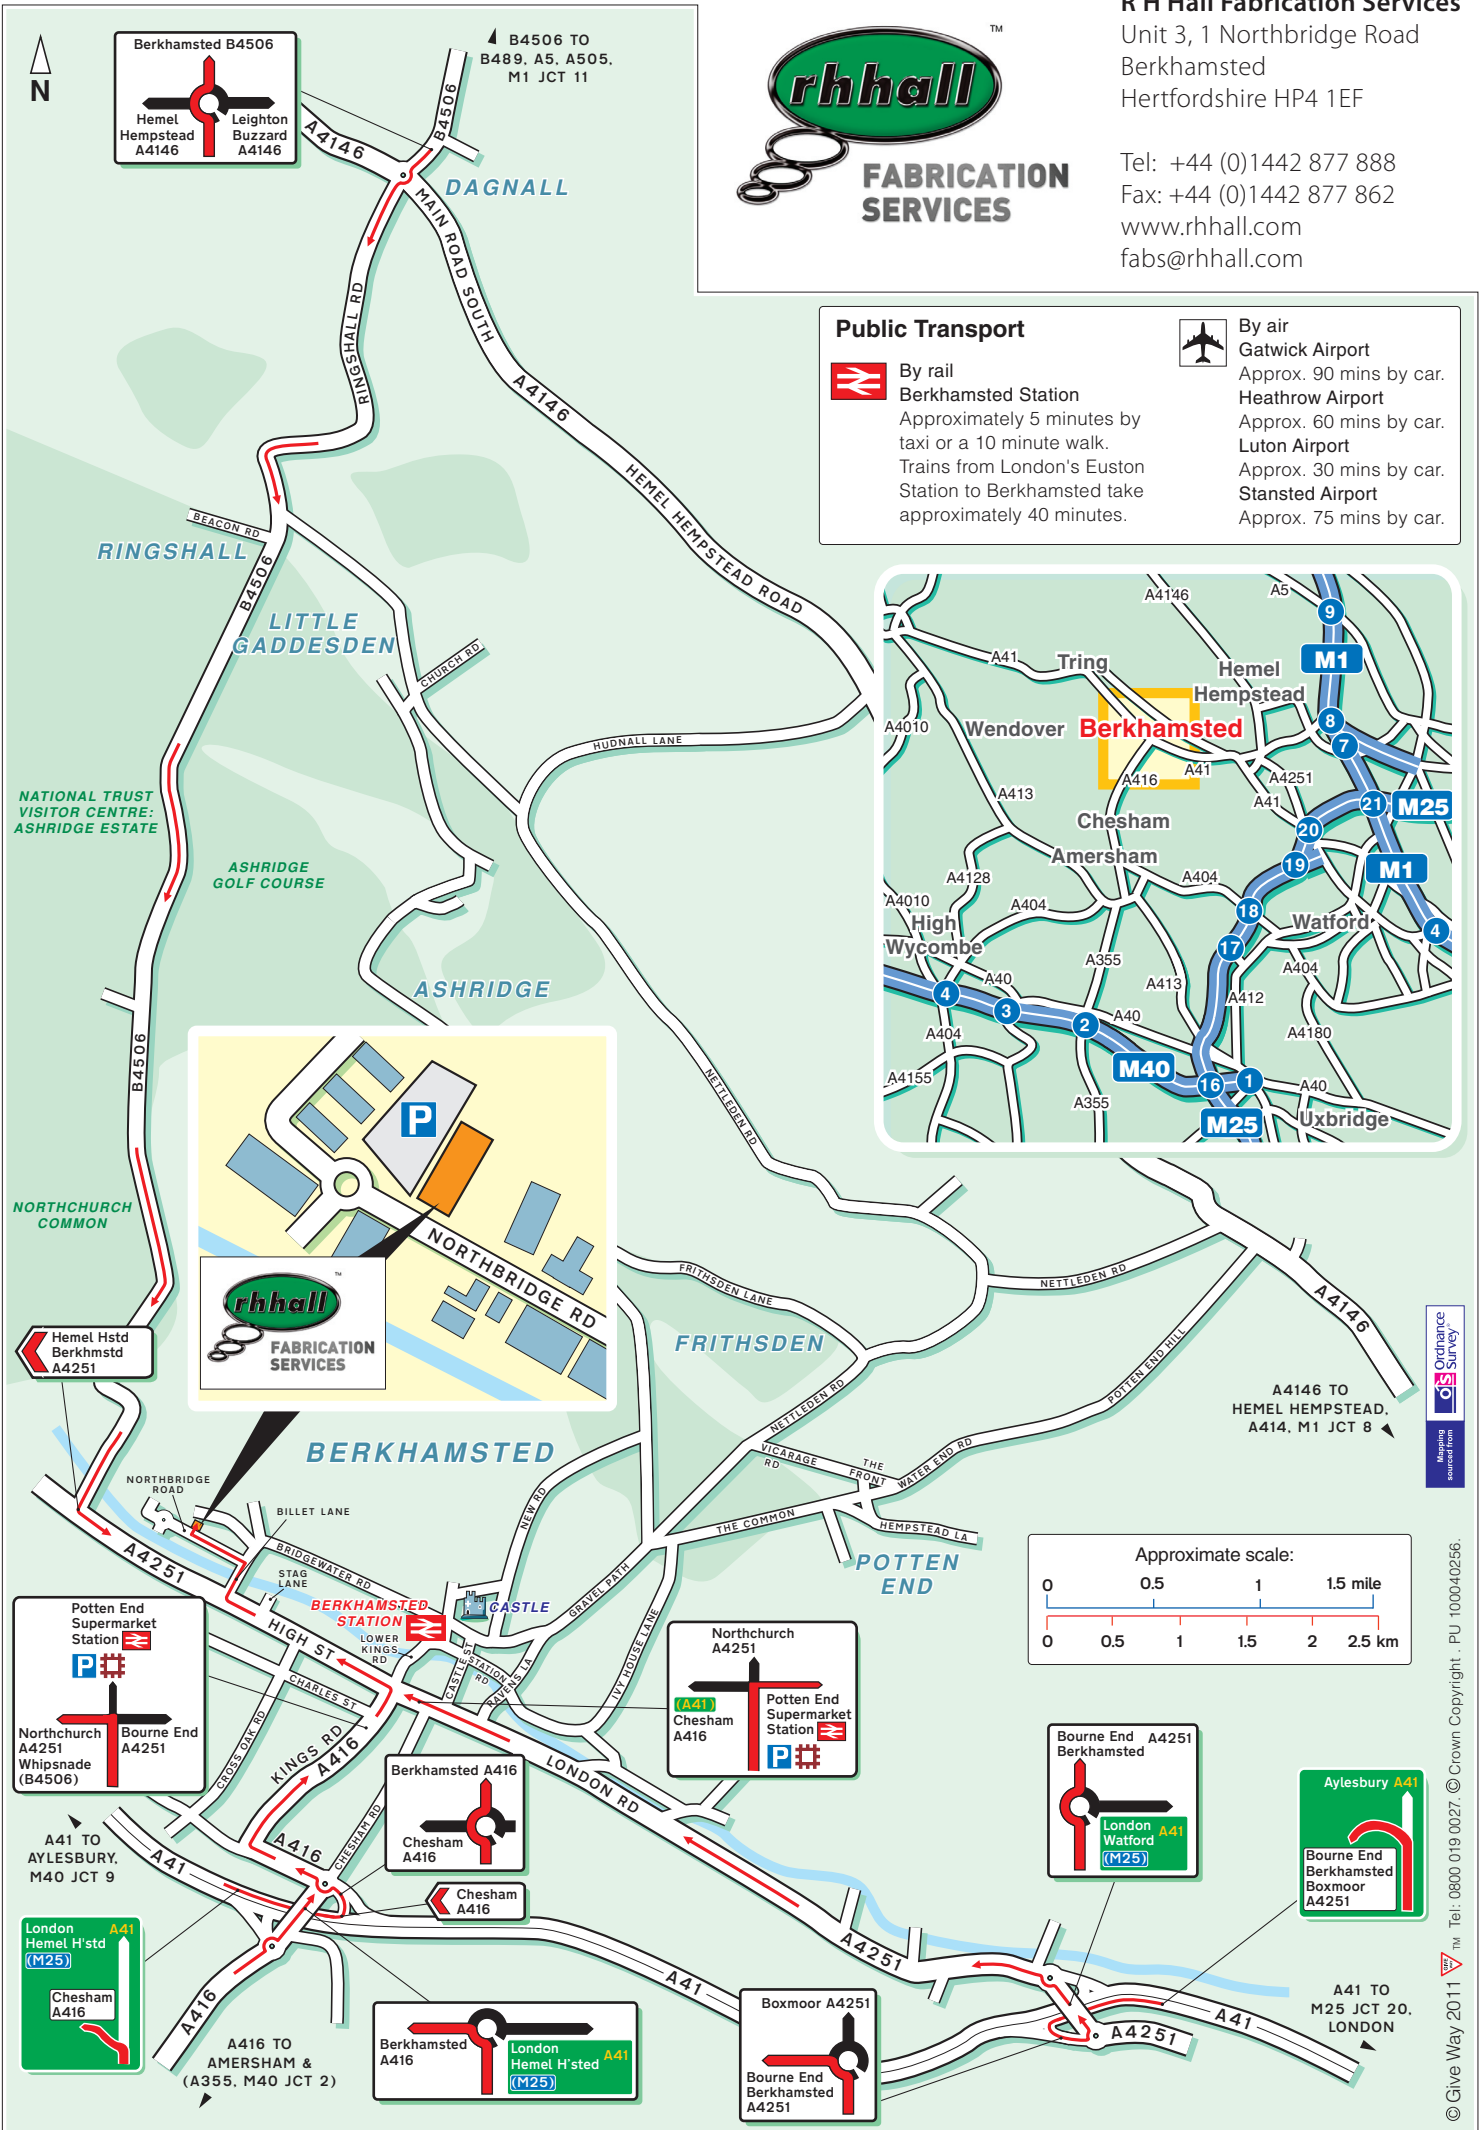

**By rail**  
Berkhamsted Station  
Approximately 5 minutes by taxi or a 10 minute walk.  
Trains from London's Euston Station to Berkhamsted take approximately 40 minutes.

**By air**  
Gatwick Airport  
Approx. 90 mins by car.  
Heathrow Airport  
Approx. 60 mins by car.  
Luton Airport  
Approx. 30 mins by car.  
Stansted Airport  
Approx. 75 mins by car.

Ordnance Survey

© Give Way 2011. Tel: 0800 019 0027. © Crown Copyright. PU 100040256.